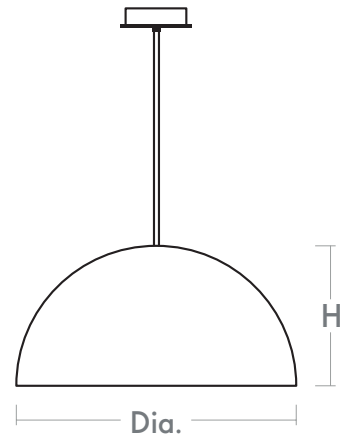

LUCCI Pendant
3-21-xxxx

oxygen

FIXTURE TYPE _____

LOCATION _____

PROJECT _____

DATE _____

-1550 Black/Industrial Brass

-650 White/Industrial Brass

LIGHT SOURCE	(1x) 42W LED Array, 3000K, CRI 90
LUMINAIRE POWER	42.4W Input Power
RATED LIFE	30000 hr RL
OPTIONAL COLOR TEMPERATURES	3000K Only
LUMEN OUTPUT	Delivered: 1708 lm (LM-79)
INPUT VOLTAGE	120V AC, 50/60Hz
DRIVER OUTPUT	1000mA, 36W max power
DIMMING	TRIAC Dimming
CONSTRUCTION	Cold Rolled Steel Housing and Canopy
DIFFUSER	- Aluminum Shade
FINISHES	White/Industrial Brass (-650), Black/Industrial Brass (-1550)
MOUNTING	4" Octagonal J-Box
STANDARDS	cETL Damp listed, Conforms to UL STD 1598, Certified CAN/CSA STD C22.2 No 250.0.

DIMENSIONS

Dia. Fixture: 23.625"
H. Fixture: 11.875"
Supplied with 10' adjustable cord to customize hanging height

Order example for standard fixture:
3-21-650 (x- Voltage - xxx-Sequence # - xx-Finish)
3: 120V Only